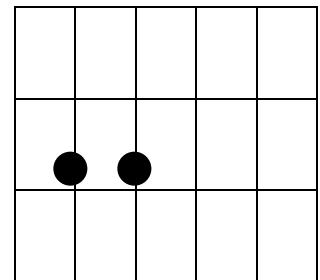

Beat it (guitar only)

Riff

e, g, b, g, e	f#, e, d, d,
---------------	--------------

6/0, 6/3, 5/2, 3/0, 4/2	4/4, 4/2, 4/0, 4/0,
-------------------------	---------------------

Chords for Riff and Chorus

Em	///		D	///	
6/0			4/3		

Em

D

C

Chords for Verse

Em	///		D	///	
5/7			5/5		

Em	///		D	///	
5/7			5/5		

C	///		D	///	
5/3			5/5		

Em	///		D	///	
5/7			5/5		