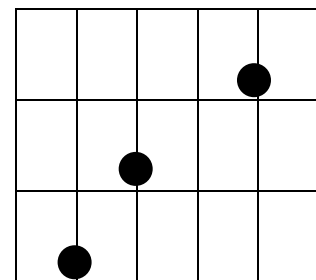

Beat it (guitar only)

Riff

e, g, b, g, e	f#, e, d, d,
---------------	--------------

6/0, 6/3, 5/2, 3/0, 4/2	4/4, 4/2, 4/0, 4/0,
-------------------------	---------------------

Chords for Riff and Chorus

Em	///		D	///	
6/0			4/3		

Em

D

C

Chords for Verse

Em	///		D	///	
5/7			5/5		

Em	///		D	///	
5/7			5/5		

C	///		D	///	
5/3			5/5		

Em	///		D	///	
5/7			5/5		