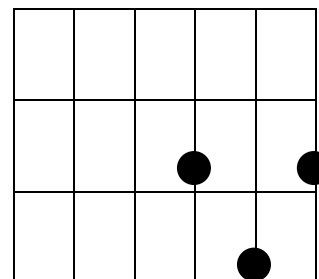

Beat it (guitar only)

Riff

e, g, b, g, e	f#, e, d, d,
---------------	--------------

6/0, 6/3, 5/2, 3/0, 4/2	4/4, 4/2, 4/0, 4/0,
-------------------------	---------------------

Chords for Riff and Chorus

Em	///		D	///	
6/0			4/3		

Em

D

C

Chords for Verse

Em	///		D	///	
5/7			5/5		

Em	///		D	///	
5/7			5/5		

C	///		D	///	
5/3			5/5		

Em	///		D	///	
5/7			5/5		